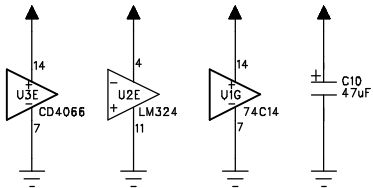

6

5

4

3

2

1

REVISION RECORD			
LTR	ECO NO:	APPROVED:	DATE:

COMPANY:			
TITLE: <b>Servo Pulse to PWM Converter</b> (c)1998 Bob Blick			
CODE:	SIZE:	DRAWING NO:	REV:
SCALE:		SHEET: OF	