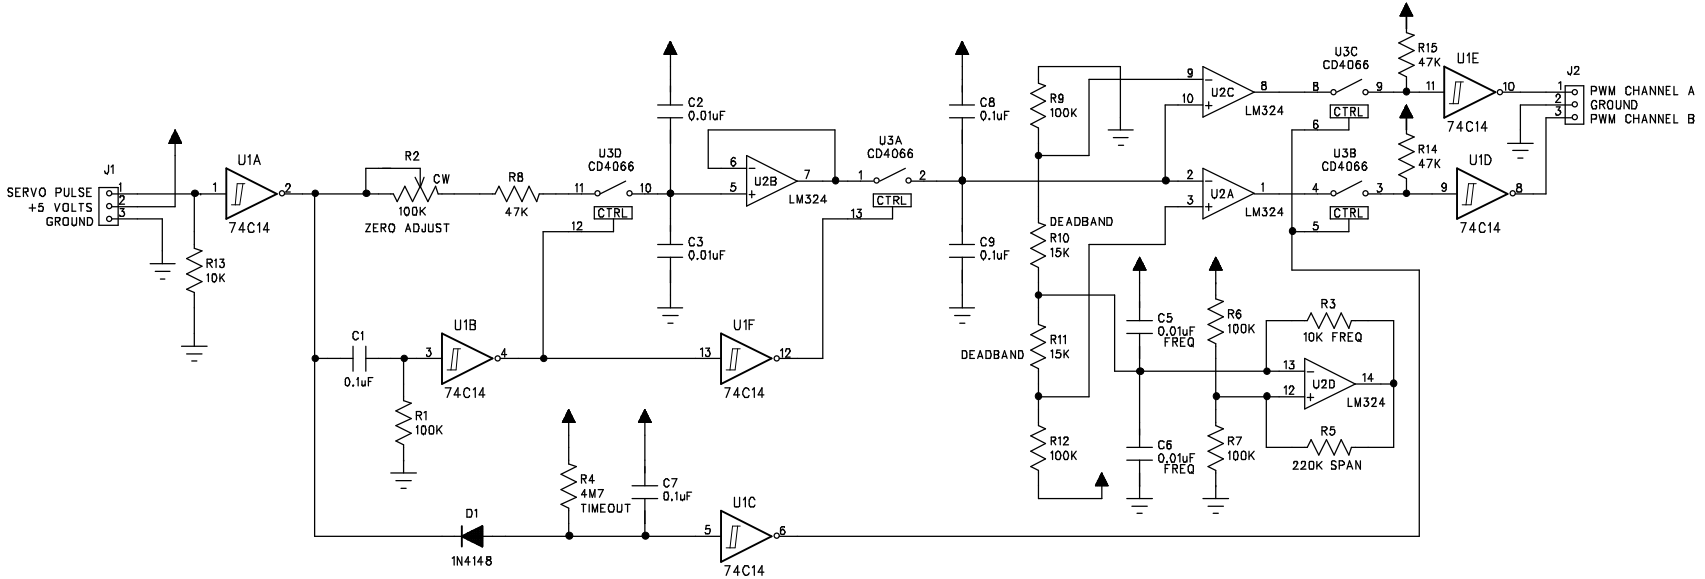

6

5

4

3

2

1

REVISION RECORD			
LTR	ECO NO:	APPROVED:	DATE:

COMPANY:			
TITLE: <b>Servo Pulse to PWM Converter</b> (c)1998 Bob Blick			
CODE:	SIZE:	DRAWING NO:	REV:
SCALE:		SHEET: OF	