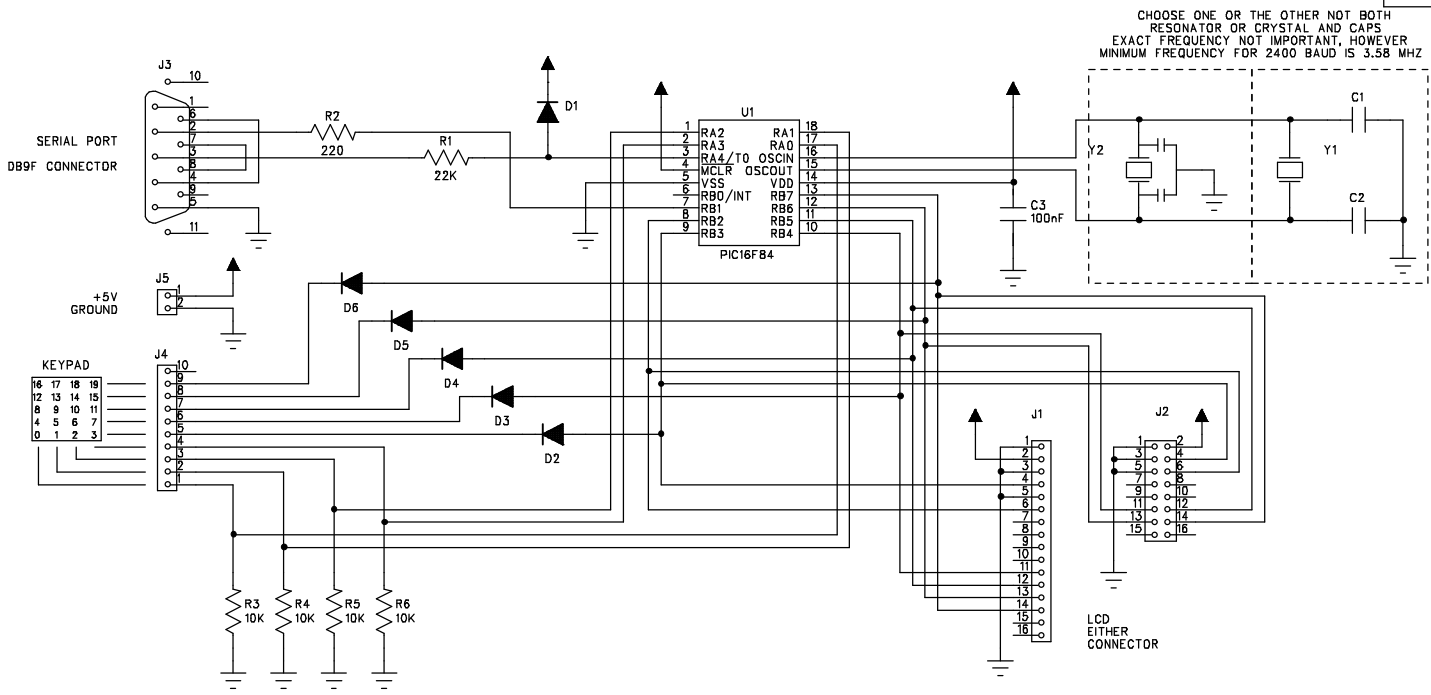

6

5

4

3

2

1

REVISION RECORD			
LTR	ECO NO:	APPROVED:	DATE:

COMPANY:			
TITLE: LCD Serial Terminal (c) 2000 BOB BLICK			
CODE:	SIZE:	DRAWING NO:	REV:
SCALE:		SHEET: OF	

DRAWN: Bob Blick	DATED: NOV 12, 2000
CHECKED:	DATED:
QUALITY CONTROL:	DATED:
RELEASED:	DATED:

D

C

B

A

D

C

B